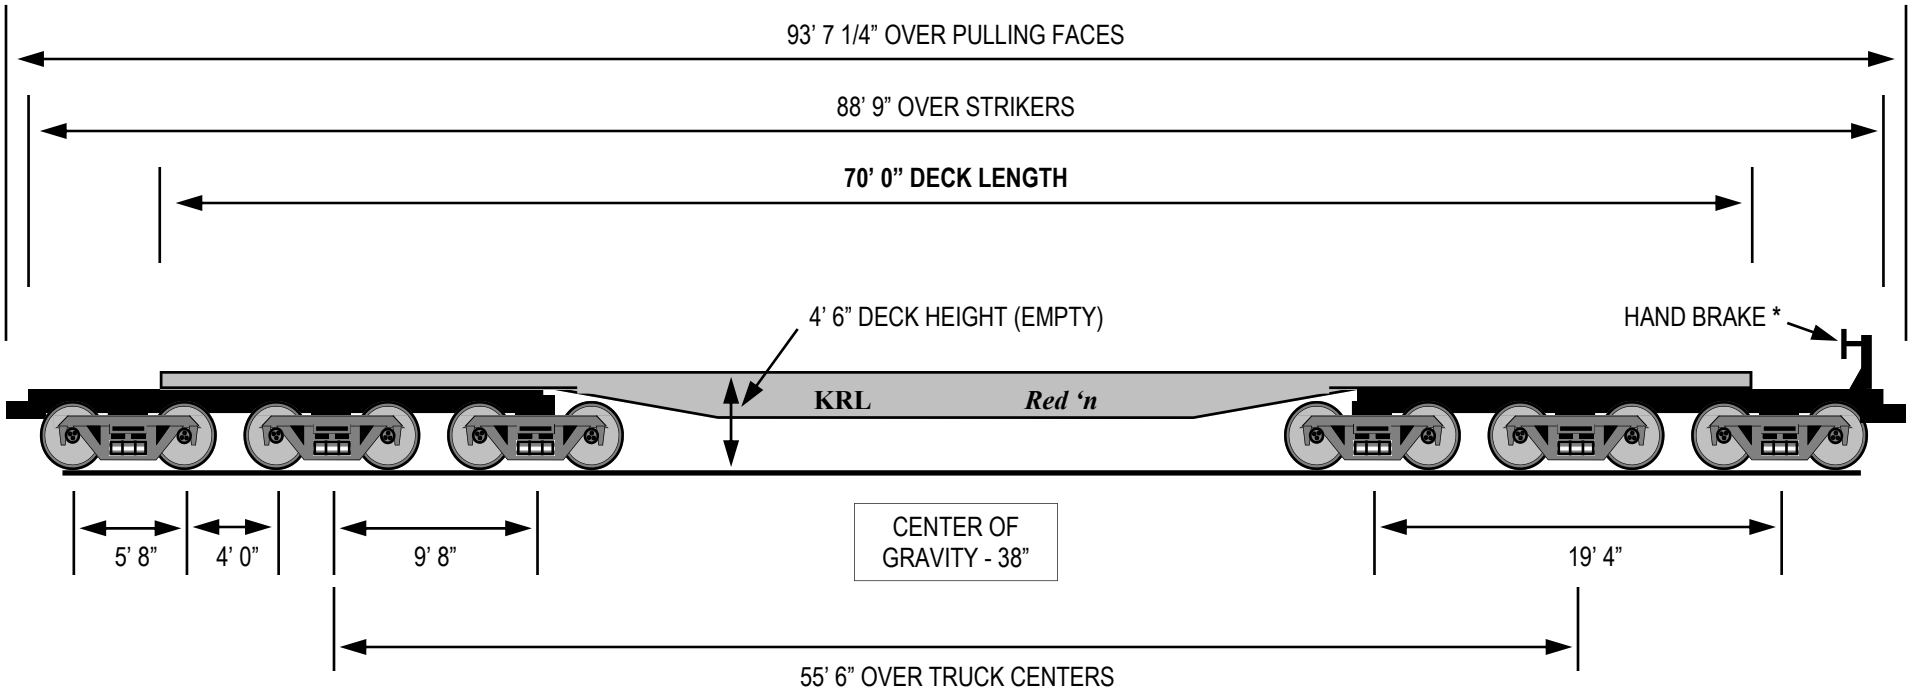

KRL 127000 - 127005

LENGTH OF LADING (ft)	LOAD LIMITS (lbs)	CAR NUMBERS	LOAD LIMITS (lbs)	LIGHT WEIGHTS	MAXIMUM GROSS (lbs)	SPRING TRAVEL (in)	DECK LENGTH (ft-in)	DECK HEIGHT (ft-in)	JOURNAL SIZE
0		127000-127005	470,000	190,000	660,000		70' 0"	4' 6"	6" X 11" ROLLER
2						WHEEL DIAMETER	DECK WIDTH (ft-in)	DRAFT GEAR	
8						33"	10' 0"	15" EOC	
14									
20									
26 & OVER									

KRL 127000 - 127005 235 Ton - 70' Flat Deck Car --- Drawing No. A19650